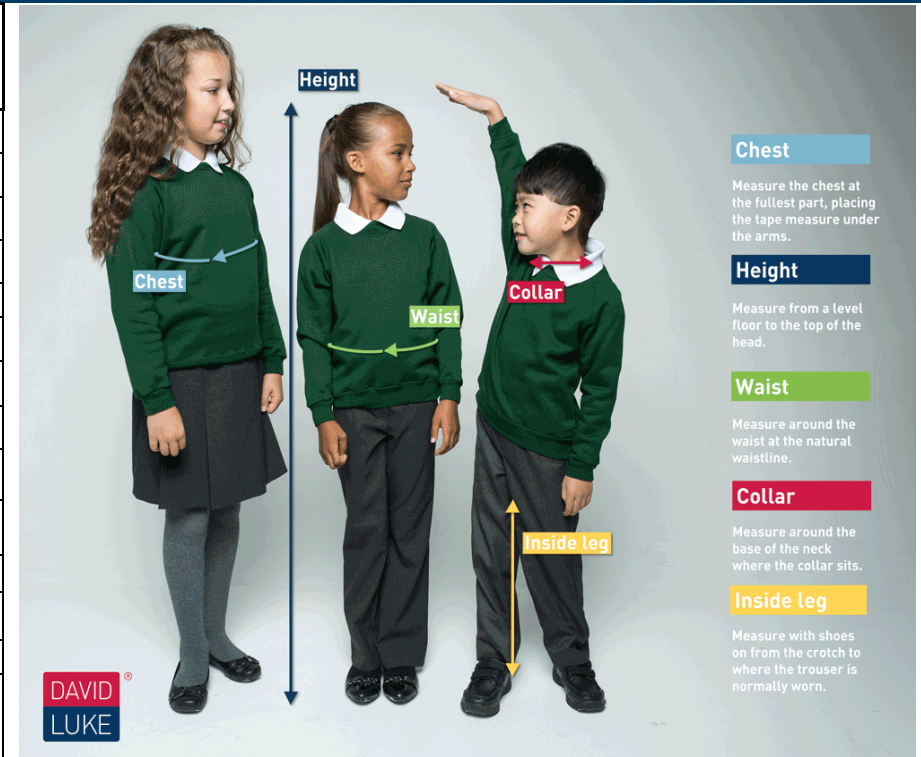

Size Guide

Age	Boys Trousers	Girls Trousers	Skirts	Polo/Sweats	Shirts (collar)	Blouses (chest)	Coats	
	20"			18"	10.5"			
3/4	20"	20"	20"	20"	11"	22"		
4/5	21"	21"		22"				
5/6	22"		22"	22"	24"	11.5"	24"	
6/7	22"							
7/8	23"	23"	24"	26"	12"	26"		
8/9	24"							
9/10	25"	24"	26"	28"	12.5"	28"		
11/12	27"	25"						
12/13	28"	26"	28"	30"	13"	30"		
13	29"	27"						
14	30"	28"	30"	34" Small	14"	32"		
15	32"	29"						
16	34"	30"	38" Large	36" Medium	15"	34"		
			42" X Large	38" Large	16"	36"		
						38"		

Order Girl's Senior Trousers by waist measurement, with a choice slim leg or regular leg

Order Girl's Junior Trousers by age with a choice slim fit or regular fit

Order Girl's Senior Skirts by waist measurement and by length 18" 20" 22" and for larger size only 24"

Order Girl's Junior Skirts by age

Blouses and Shirts are in packs of 2 you may order 2 packs of 2 in any combination for each child (you will receive 4 blouses or shirts for each Child)