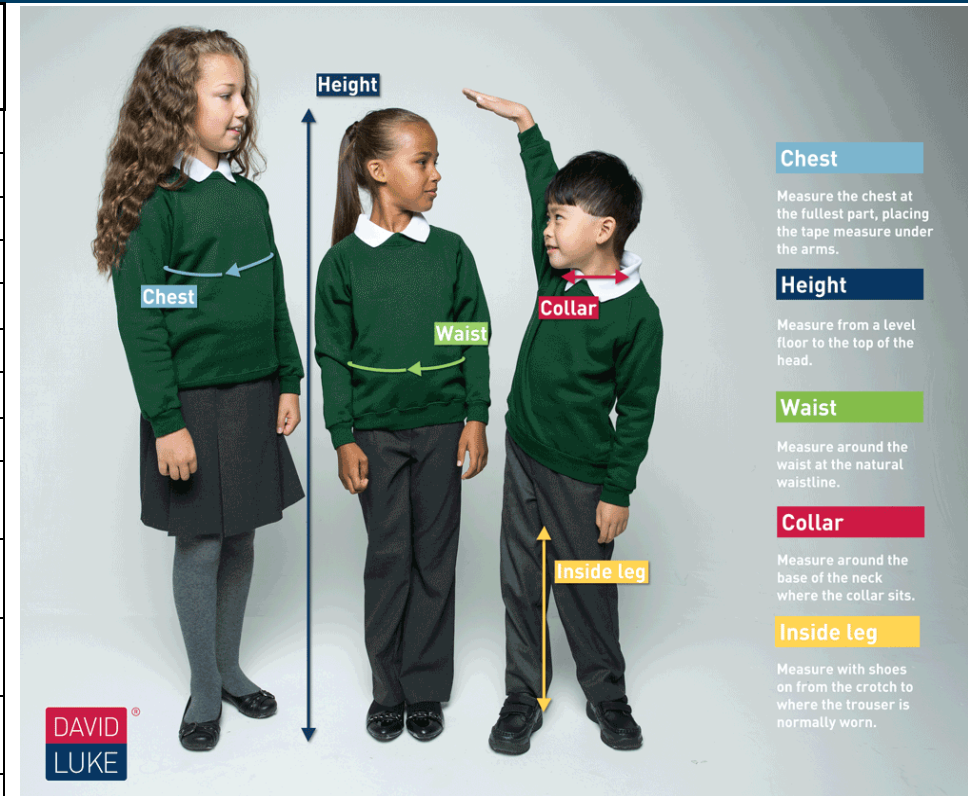

Size Guide

Age	Boys Trousers	Girls Trousers	Skirts	Polo/Sweats	Shirts (collar)	Blouses (chest)	Coats	
	20"	20"	20"	18"	10.5"			
3/4	20"			20"	20"	11"	22"	
4/5	21"	21"	20"	22"				
5/6	22"			24"	11.5"	24"		
6/7		22"	22"	26"	12"	26"		
7/8	23"			28"	12.5"			
8/9	24"	23"	24"	28"		28"		
9/10	25"	24"		30"	13"			
11/12	27"	25"	26"	32"	14"	30"		
12/13	28"	26"		34" Small			32"	
13	29"	27"	28"	36" Medium	15"	34"		
14	30"	28"		38" Large			36"	
15	32"	29"	30"	42" X large	16"	38"		
16	34"	30"						

Order Boys junior trousers by age with a choice of Slim leg or Regular leg

Order boys Senior trousers by waist measurement with a choice of short, regular or long length.

Ages are intended as a Guide